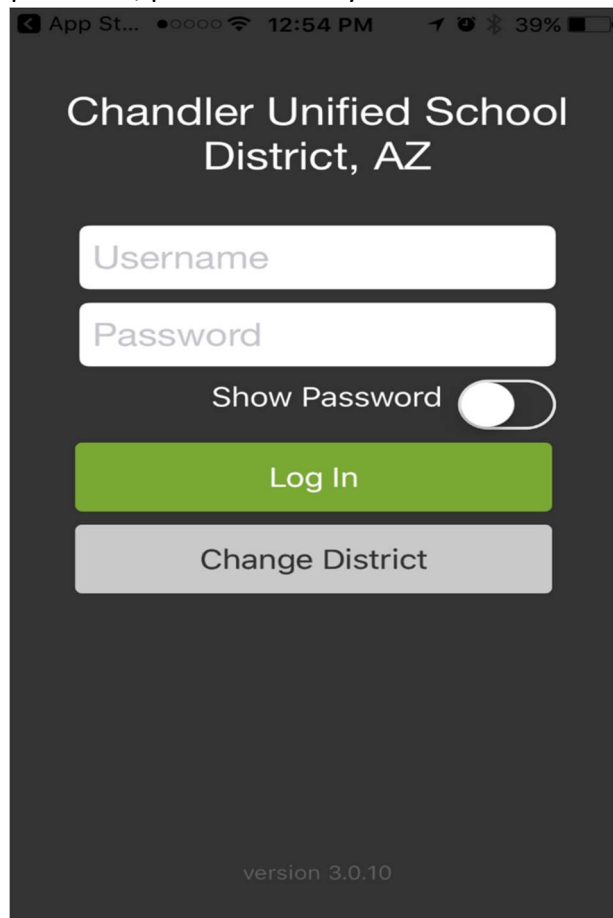

## How to Set-up your Portal Account on your Phone

1. In your app store please find the app for Infinite Campus Mobile Portal

- a.
  2. Type in District Name: Chandler and use the drop down to find Arizona to put in the state box.

- a.
  - b. Click Search

- c.
  3. Chandler Unified School District will pop up, click on carat

a.

4. Please enter your username and password. If you do not remember your username and/or password, please contact your child's school.